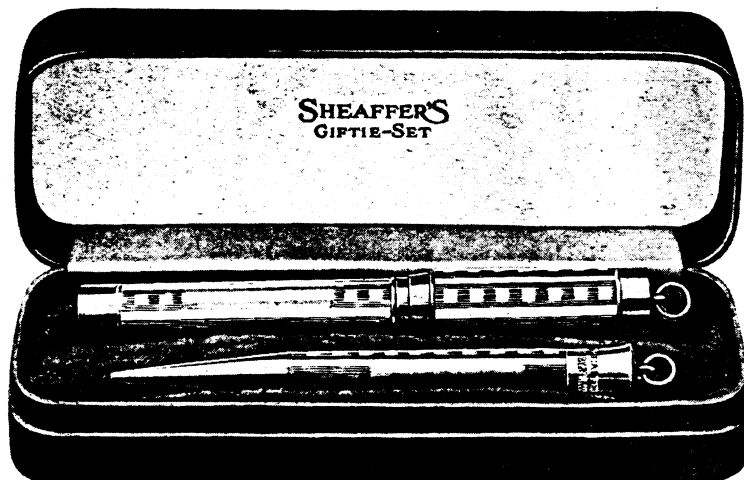

“Gifts That Last”

*Net—See Discount Sheet

Sheaffer's Giftie Sets

Regular length—pen five inches, pencil five inches

Set No.	Pcl. No.	Pcl. Price	Pen No.	Pen Price	Set Price
C4—CE—Yellow Gold Filled		\$ 4.00	36EC—Yellow Gold Filled	\$ 9.50	\$13.50
*D4—DE—Solid Green Gold		18.00	366EC—Solid Green Gold	35.00	50.00